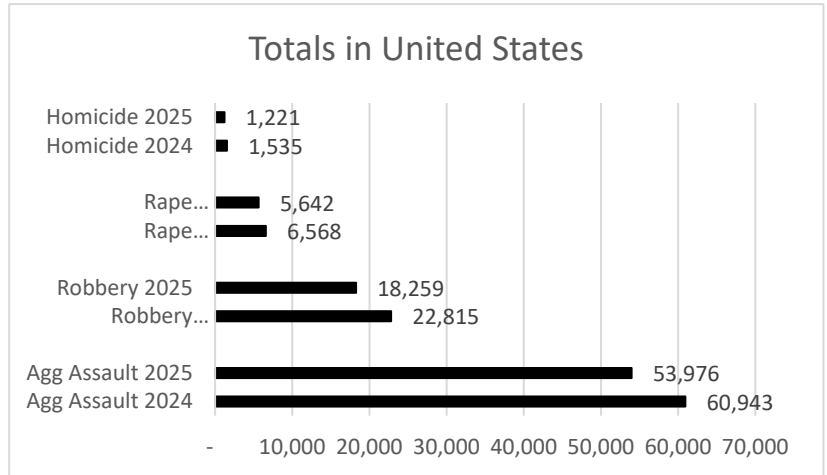

Major Cities Chiefs Association

VIOLENT CRIME SURVEY – NATIONAL TOTALS First Quarter Comparison ¹ January 1 to March 31, 2025, and 2024

Contact: Laura Cooper, Executive Director, cooper@majorcitieschiefs.com

United States

68 of 69 Responding Agencies

United States	2025	2024
Homicide	1,221	1,535
Rape	5,642	6,568
Robbery	18,259	22,815
Aggravated Assault	53,976	60,943

Canada

9 of 9 Responding Agencies

Canada	2025	2024
Homicide	45	72
Sexual Assault	2,356	2,355
Robbery	2,861	3,181
Aggravated Assault	227	241

Indicates an increase from 2024 to 2025.

May 5, 2025

1. Data is preliminary – not a final UCR/NIBRS report.

Major Cities Chiefs Association

VIOLENT CRIME SURVEY – AGENCY TOTALS

First Quarter Comparison ¹ | January 1 to March 31, 2025, and 2024