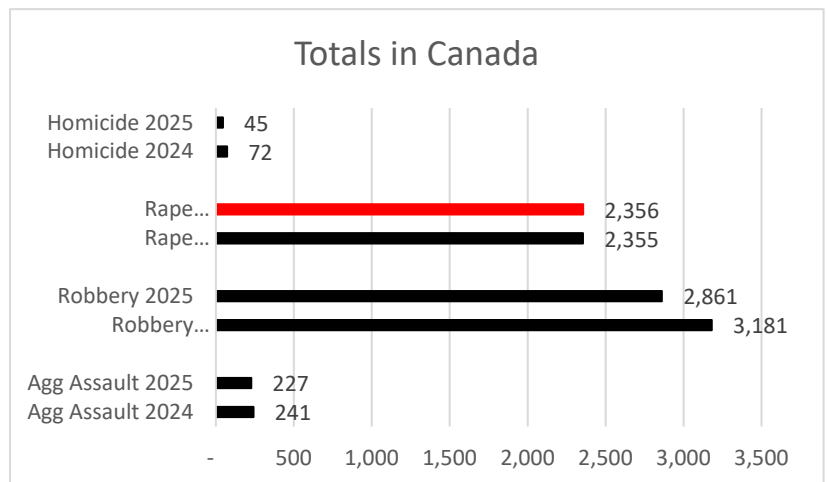

United States

68 of 69 Responding Agencies

United States	2025	2024
Homicide	1,221	1,535
Rape	5,642	6,568
Robbery	18,259	22,815
Aggravated Assault	53,976	60,943

Canada

9 of 9 Responding Agencies

Canada	2025	2024
Homicide	45	72
Sexual Assault	2,356	2,355
Robbery	2,861	3,181
Aggravated Assault	227	241

Indicates an increase from 2024 to 2025.

May 5, 2025

1. Data is preliminary – not a final UCR/NIBRS report.

Major Cities Chiefs Association

VIOLENT CRIME SURVEY – AGENCY TOTALS

First Quarter Comparison ¹ | January 1 to March 31, 2025, and 2024