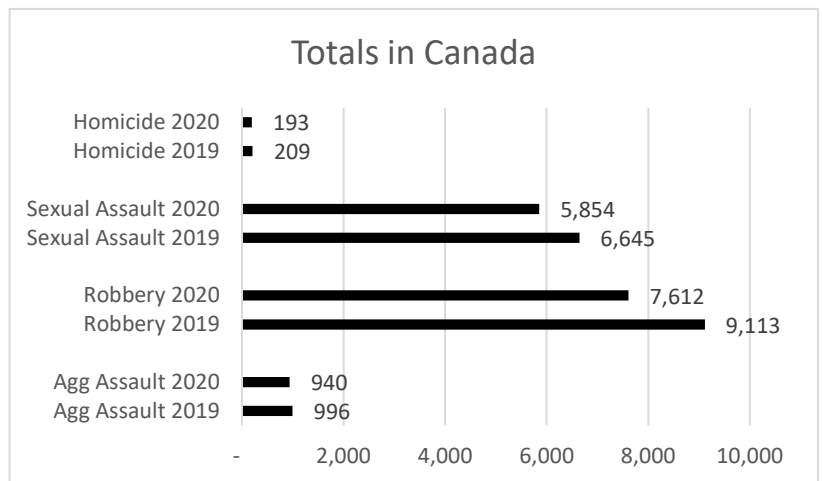

67 of 69 Responding Agencies

United States	2020	2019
Homicide	6,124	4,759
Rape	21,100	25,130
Robbery	82,249	91,940
Aggravated Assault	209,490	189,460

Canada

9 of 9 Responding Agencies

Canada	2020	2019
Homicide	193	209
Sexual Assault ²	5,854	6,645
Robbery	7,612	9,113
Aggravated Assault	940	996

Indicates increase from 2019 to 2020.

November 2, 2020

1. Data is preliminary – not a final UCR/NIBRS report.
2. Canadian definition of Sexual Assault used to determine Rape numbers for Canadian agencies except Vancouver PD.