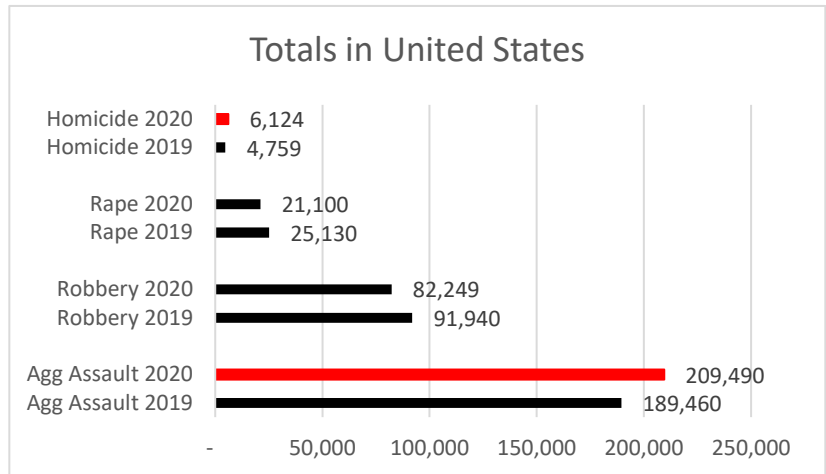

Major Cities Chiefs Association

VIOLENT CRIME SURVEY – NATIONAL TOTALS

Comparison¹

January 1 to September 30, 2020 and 2019

Contact: Laura Cooper, Executive Director

cooper@majorcitieschiefs.com

United States

67 of 69 Responding Agencies

United States	2020	2019
Homicide	6,124	4,759
Rape	21,100	25,130
Robbery	82,249	91,940
Aggravated Assault	209,490	189,460

Canada

9 of 9 Responding Agencies

Canada	2020	2019
Homicide	193	209
Sexual Assault ²	5,854	6,645
Robbery	7,612	9,113
Aggravated Assault	940	996