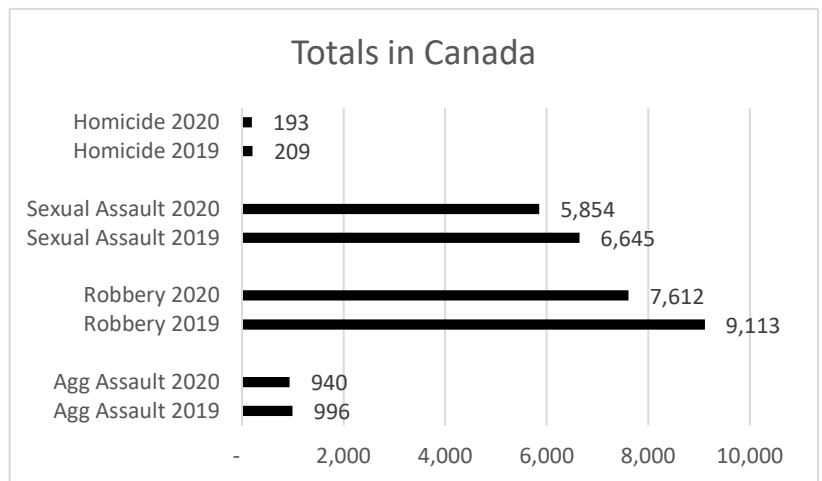

Major Cities Chiefs Association

VIOLENT CRIME SURVEY – NATIONAL TOTALS

Comparison¹

January 1 to September 30, 2020 and 2019

Contact: Laura Cooper, Executive Director
 (908) 268-2298 | cooper@majorcitieschiefs.com

United States 67 of 69 Responding Agencies

United States	2020	2019
Homicide	6,124	4,759
Rape	21,100	25,130
Robbery	82,249	91,940
Aggravated Assault	209,490	189,460

Canada 9 of 9 Responding Agencies

Canada	2020	2019
Homicide	193	209
Sexual Assault ²	5,854	6,645
Robbery	7,612	9,113
Aggravated Assault	940	996