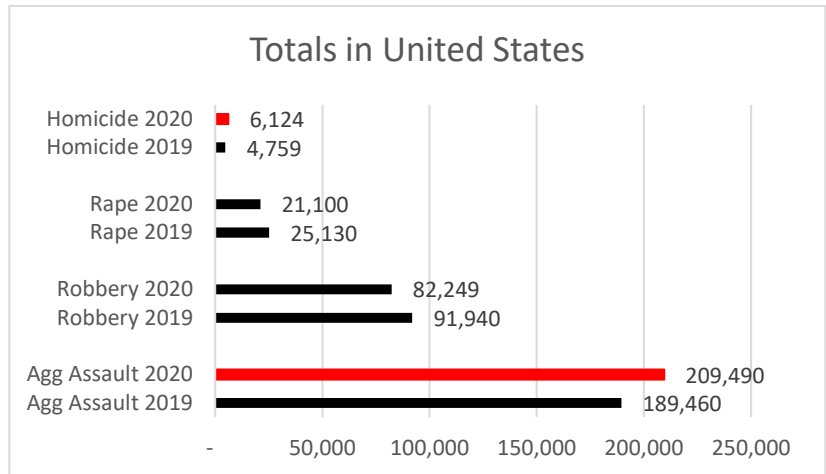

Major Cities Chiefs Association

VIOLENT CRIME SURVEY – NATIONAL TOTALS

Comparison¹

January 1 to September 30, 2020 and 2019

Contact: Laura Cooper, Executive Director
 (908) 268-2298 | cooper@majorcitieschiefs.com

United States 67 of 69 Responding Agencies

United States	2020	2019
Homicide	6,124	4,759
Rape	21,100	25,130
Robbery	82,249	91,940
Aggravated Assault	209,490	189,460

Canada 9 of 9 Responding Agencies

Canada	2020	2019
Homicide	193	209
Sexual Assault ²	5,854	6,645
Robbery	7,612	9,113
Aggravated Assault	940	996